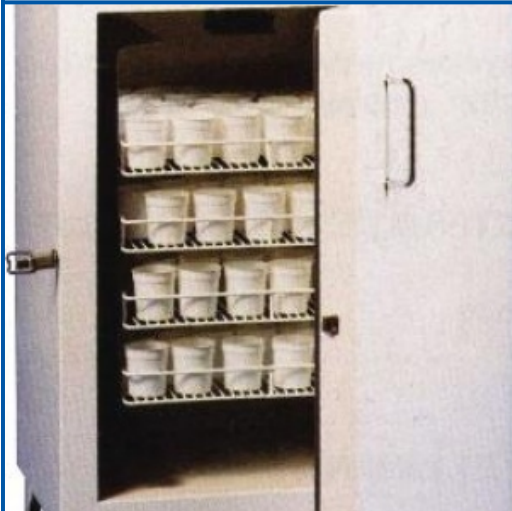

## OVEN WITH YOGURT 140 POTS

*Non contractual photo*

**SERVICE :**

**DIMENSIONS : OUTSIDE: 600 X 520 X 870  
MM / INSIDE: 385 (430) X 380 X 600 MM  
WEIGHT : 65KG**

### REFERENCE : 038AAA

- Enamelled body oven with reinforced insulation
- Adjustable temperature and standardized by fan
- Can receive cardboard, plastic or glass jars
- Non-reversible door (opening on the right front view)
- Can accommodate up to 4 removable shelves Sun racks: 425 x 40
- Power 300 watts under 220 Volts.